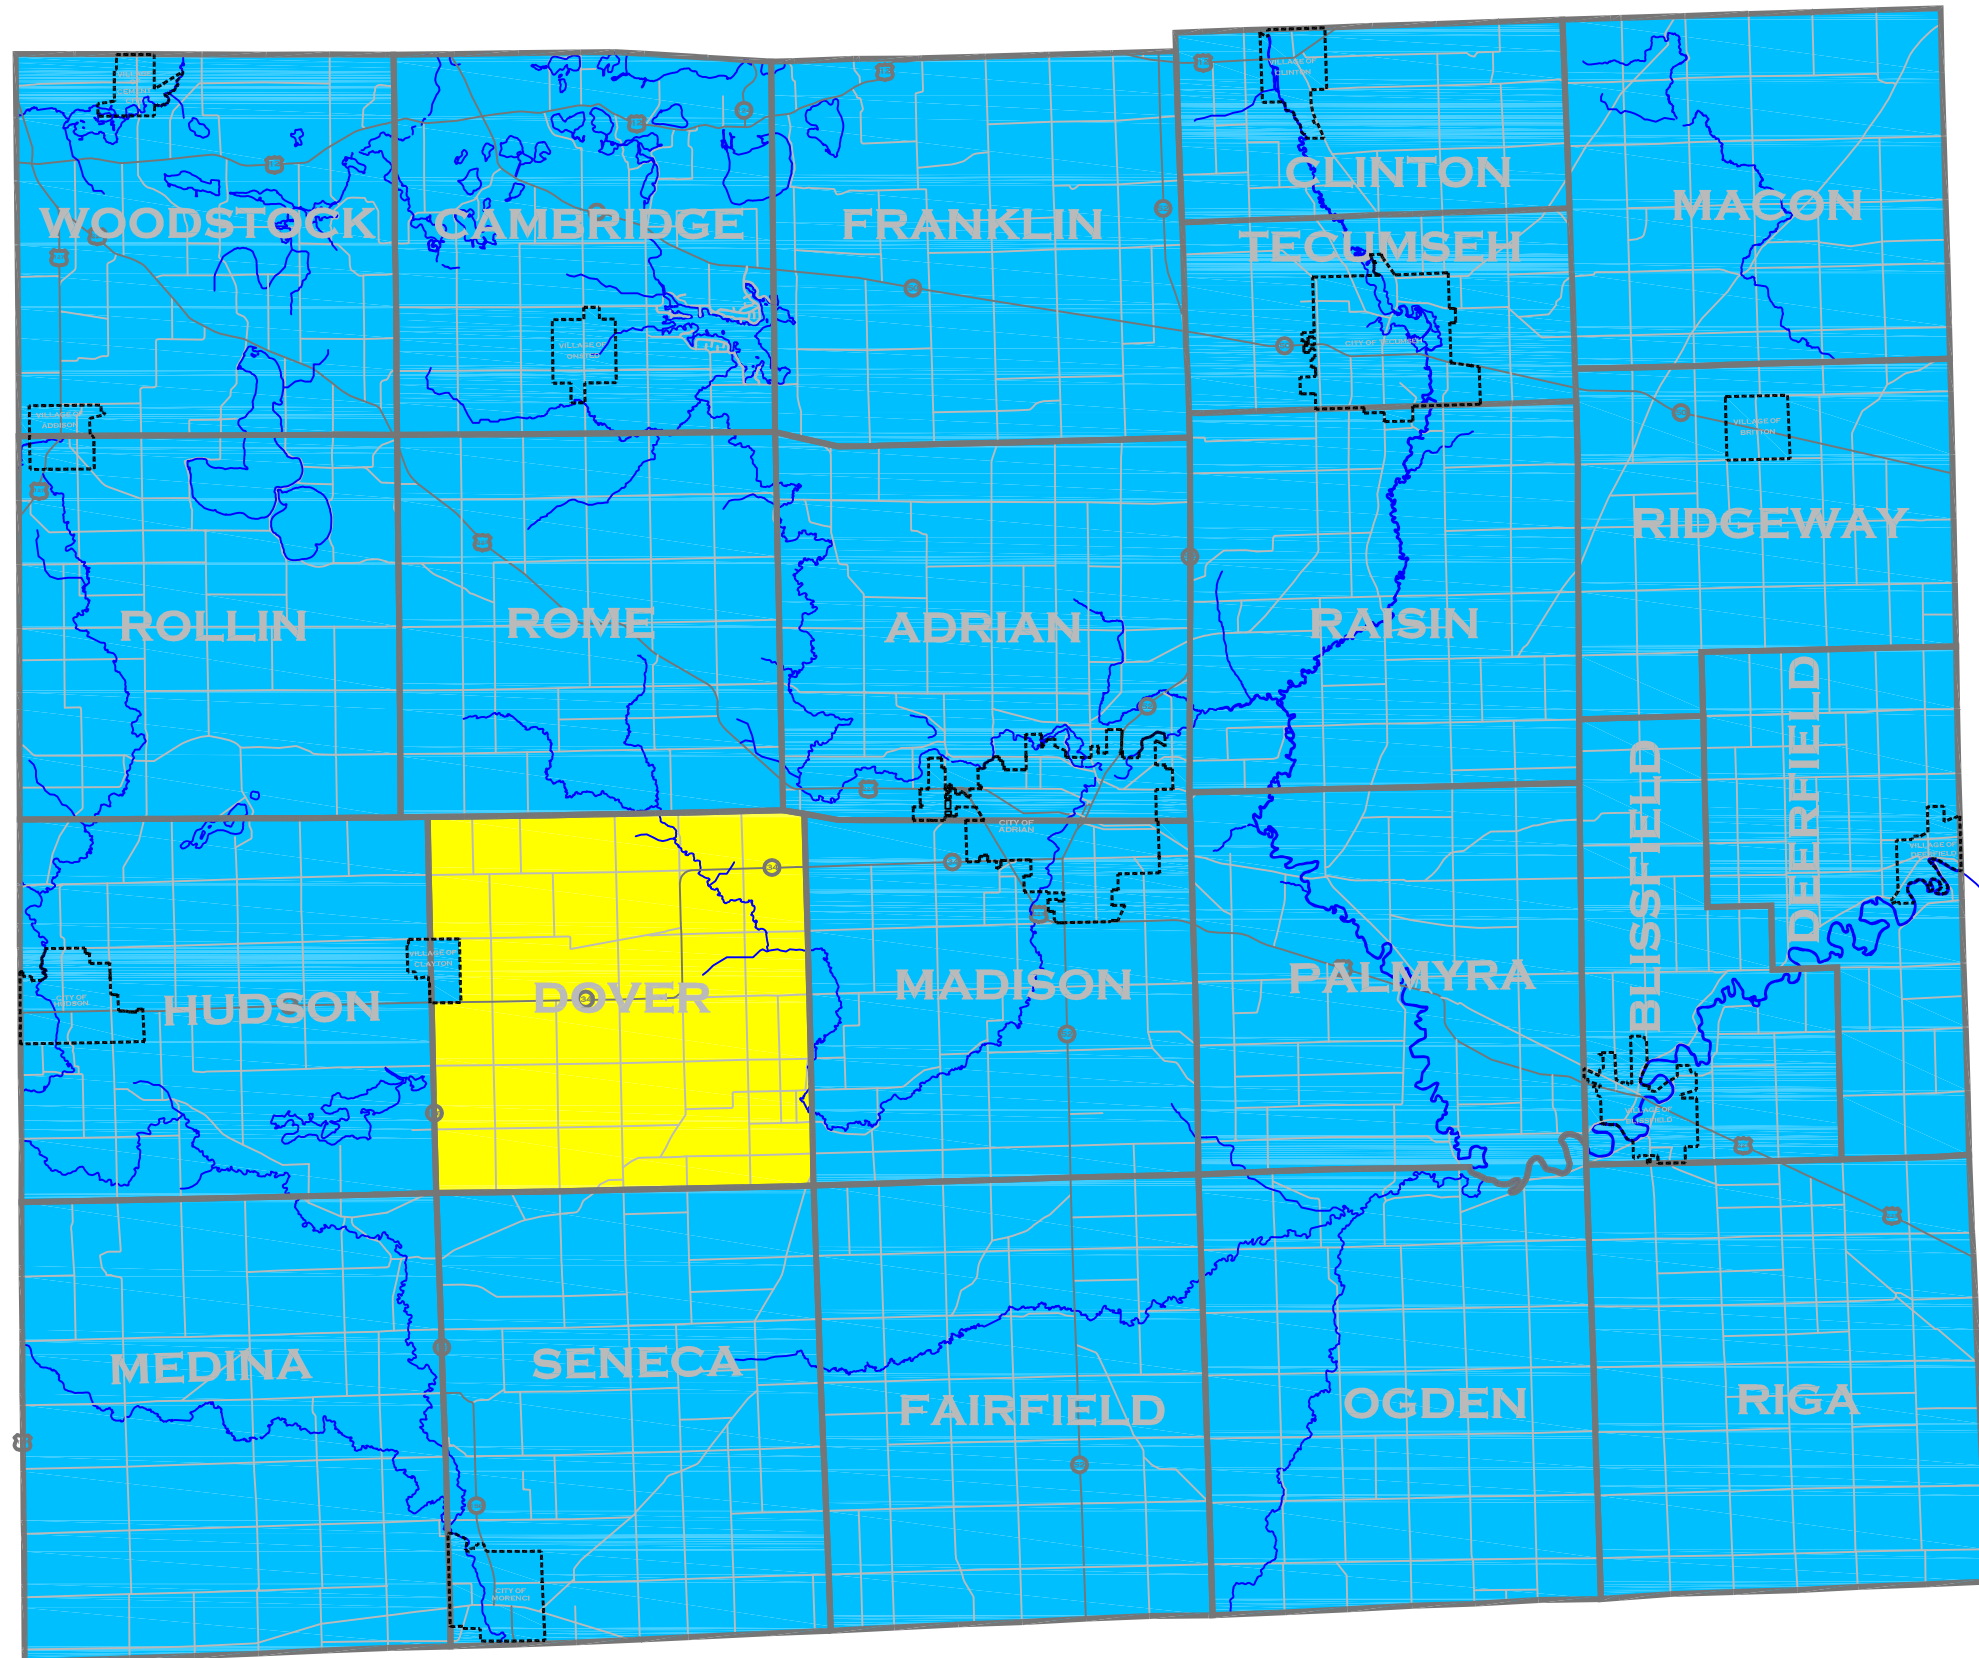

LCDC STORMWATER PLAN ADOPTIONS

LENAWEE COUNTY, MICHIGAN

ADOPTED

NOT ADOPTED