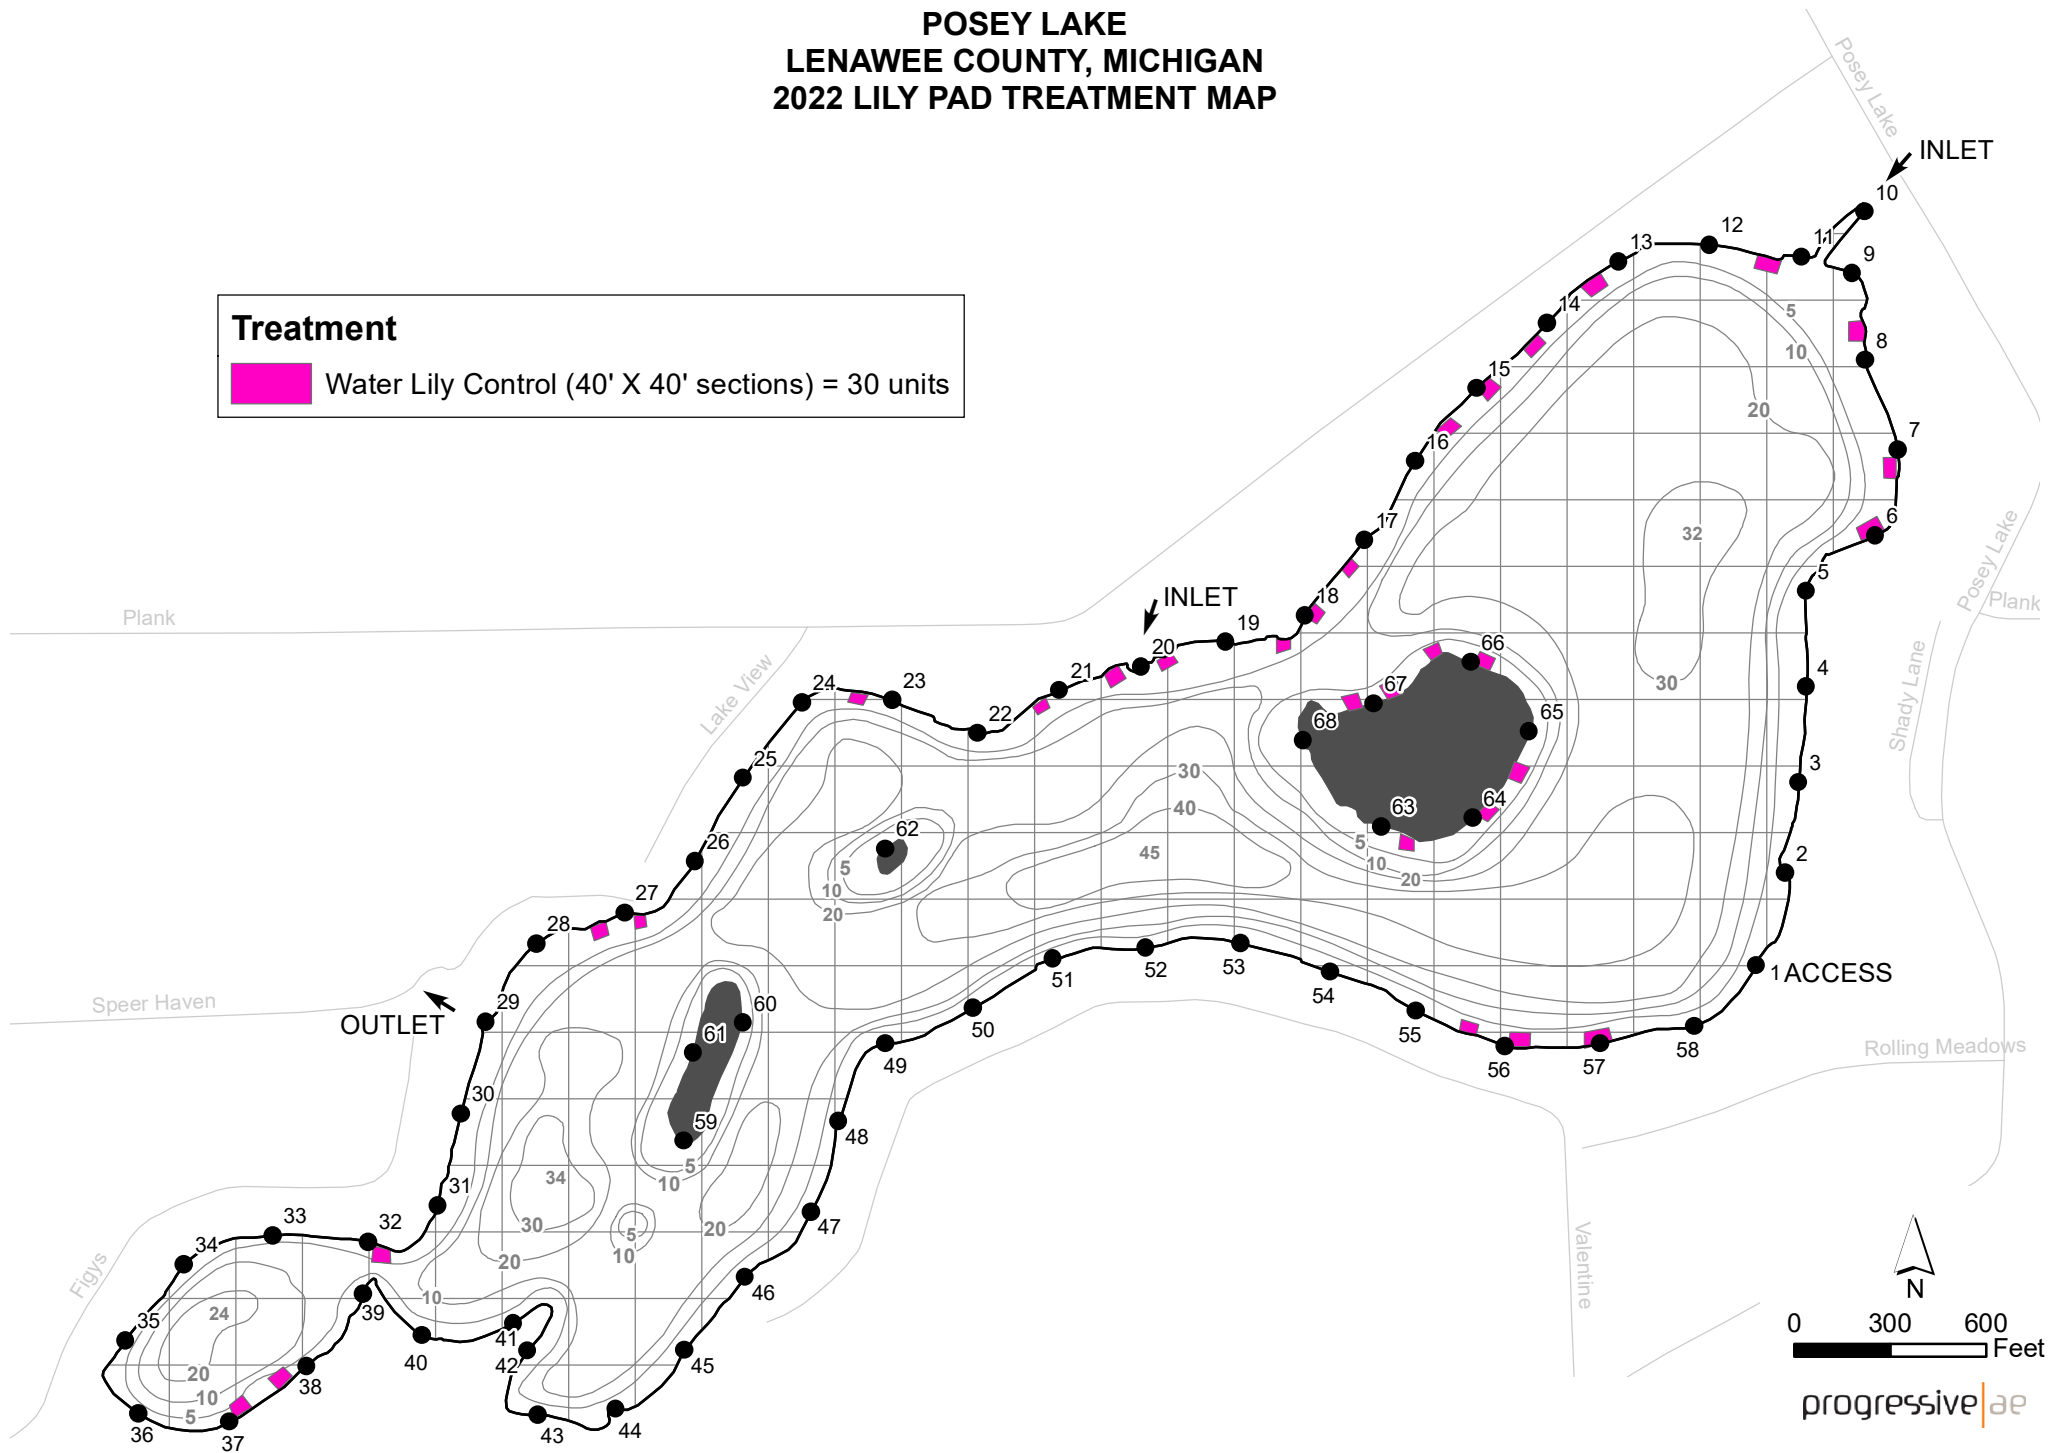

POSEY LAKE LENAWEE COUNTY, MICHIGAN 2022 LILY PAD TREATMENT MAP

Treatment

Water Lily Control (40' X 40' sections) = 30 units

LAKE AREA = 158 ACRES
25% OF POTENTIAL SPAWNING AREA = 14.5 ACRES
REVISION DATE: FEBRUARY 2022

The applicator shall make adjustments, if needed, to comply with EGLE permit requirements.

progressive|ae