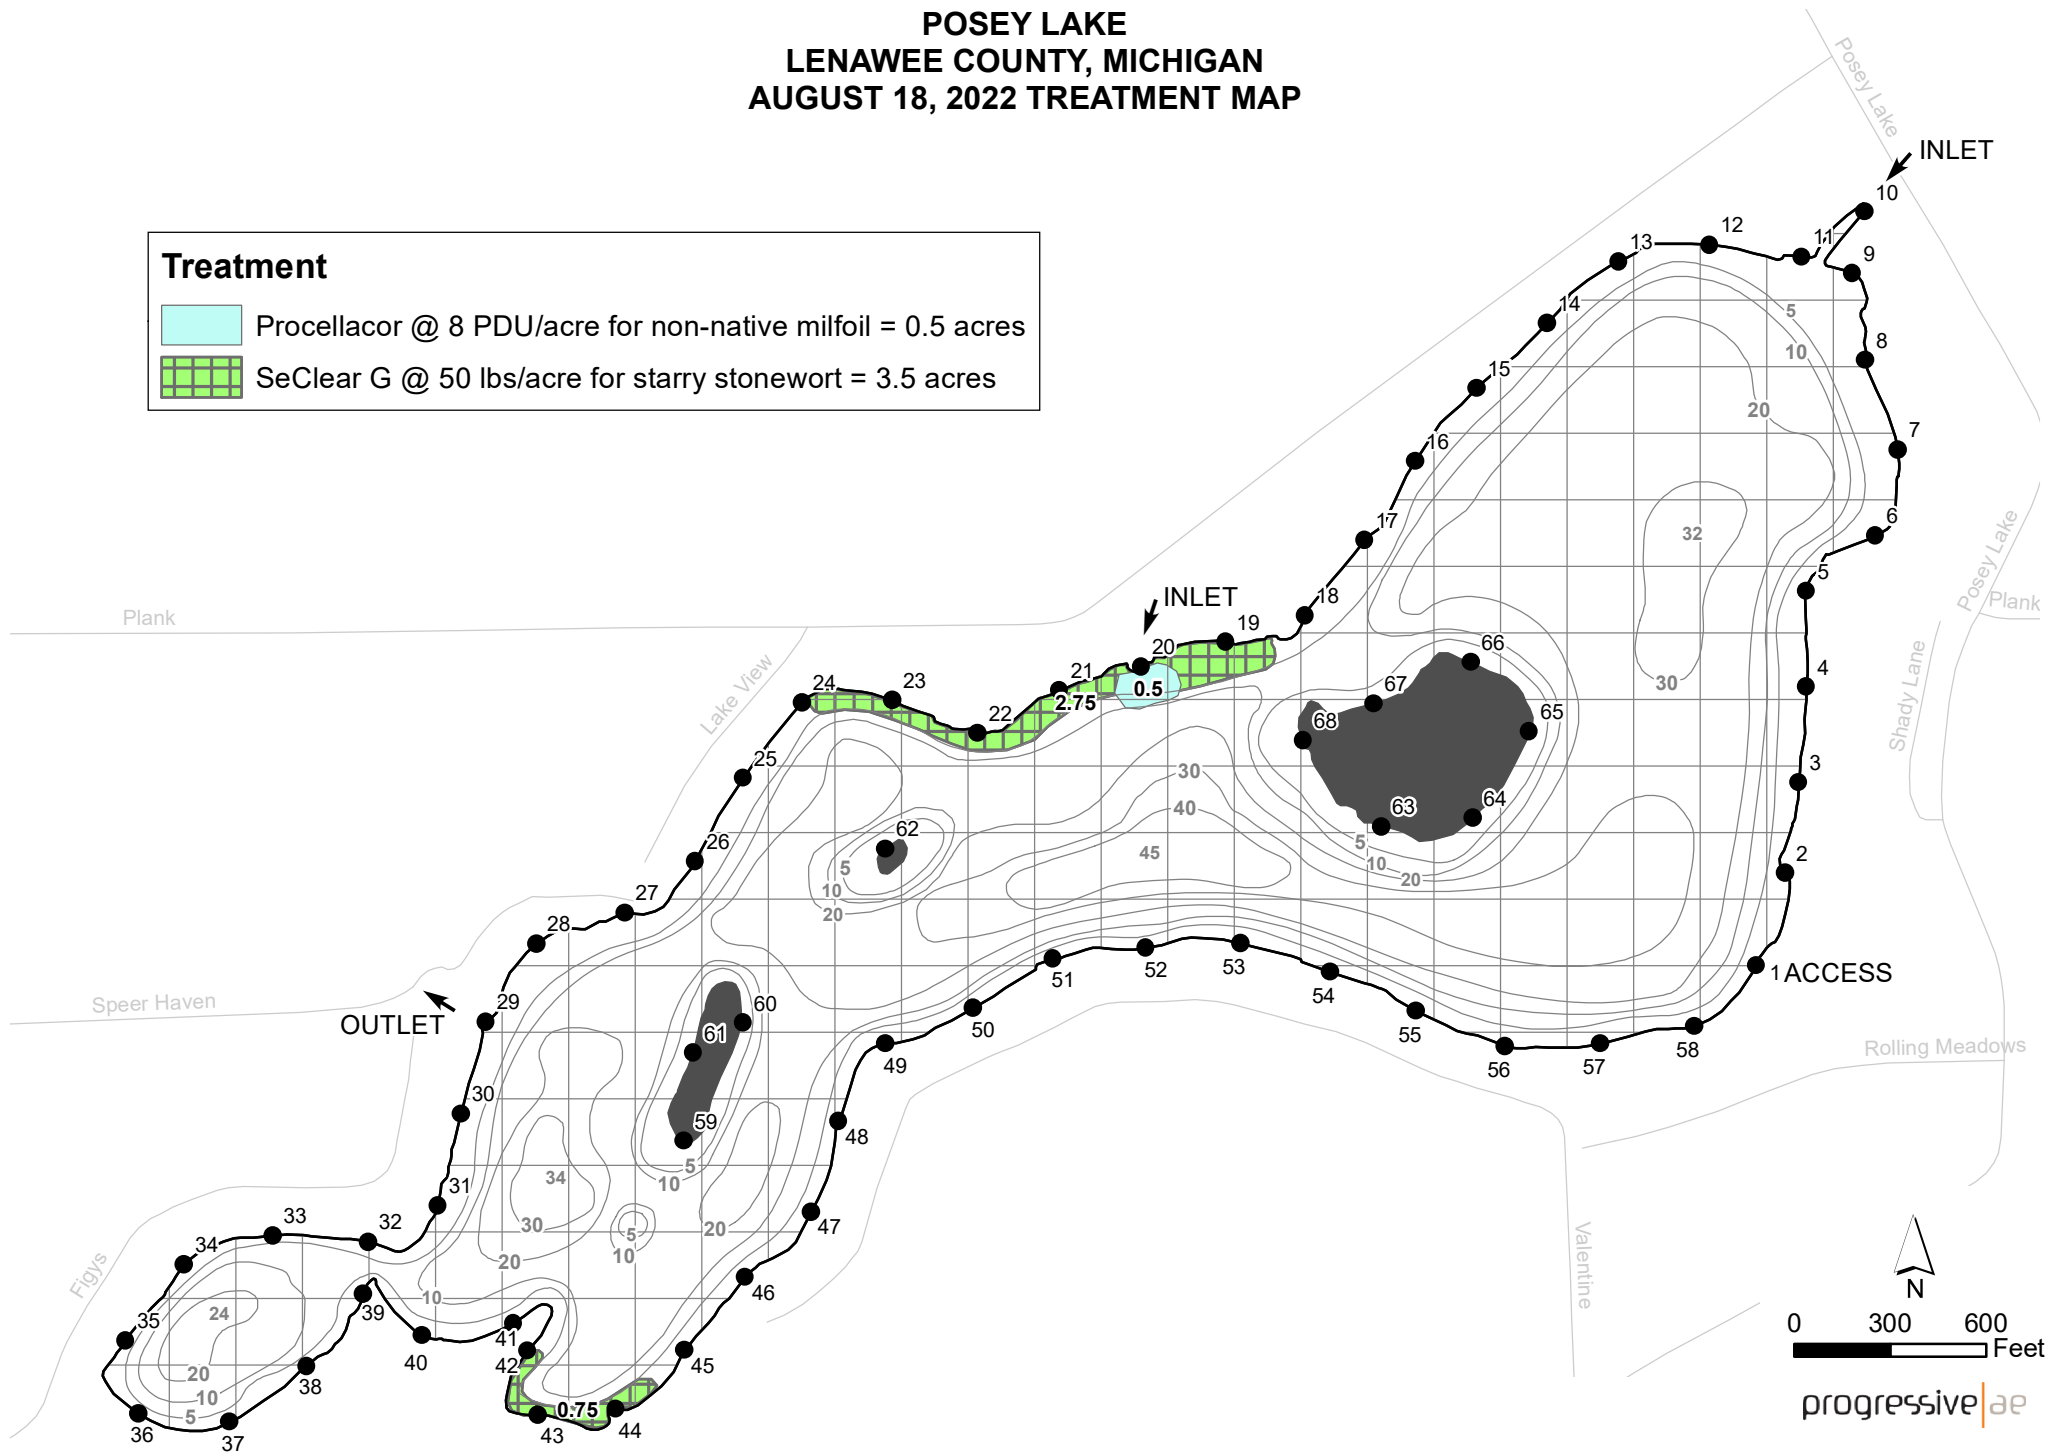

POSEY LAKE LENAWEE COUNTY, MICHIGAN AUGUST 18, 2022 TREATMENT MAP

Treatment

- Procellacor @ 8 PDU/acre for non-native milfoil = 0.5 acres
- SeClear G @ 50 lbs/acre for starry stonewort = 3.5 acres

LAKE AREA = 158 ACRES
25% OF POTENTIAL SPAWNING AREA = 14.5 ACRES
REVISION DATE: FEBRUARY 2022

The applicator shall make adjustments, if needed, to comply with EGLE permit requirements.

progressive|ae