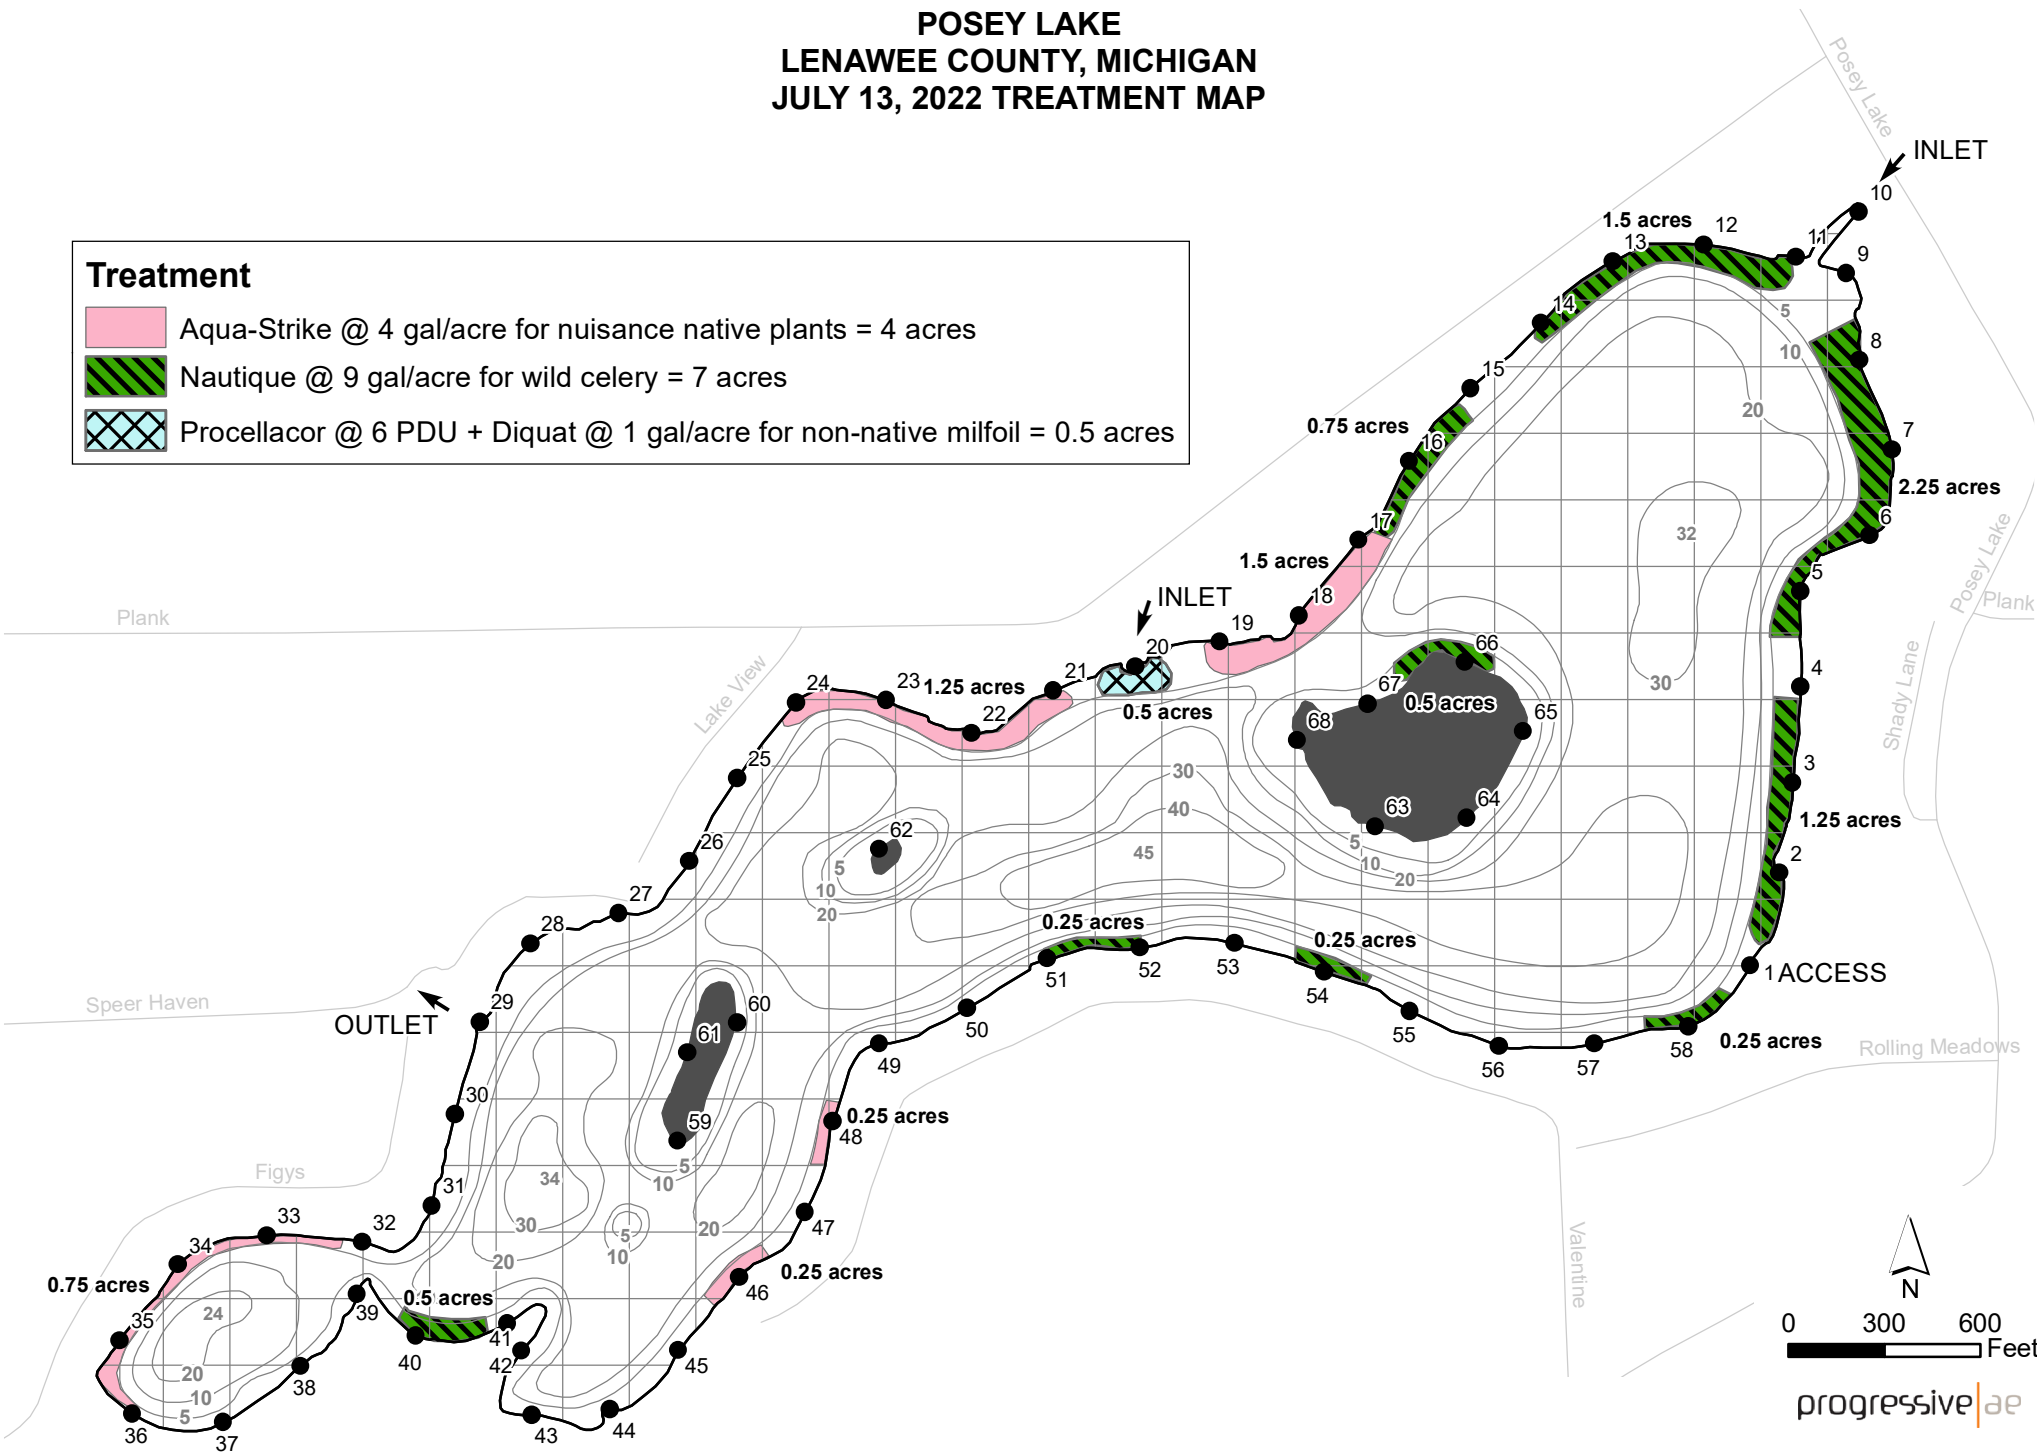

POSEY LAKE LENAWEE COUNTY, MICHIGAN JULY 13, 2022 TREATMENT MAP

Treatment

- Aqua-Strike @ 4 gal/acre for nuisance native plants = 4 acres
- Nautique @ 9 gal/acre for wild celery = 7 acres
- Procellacor @ 6 PDU + Diquat @ 1 gal/acre for non-native milfoil = 0.5 acres

progressive|ae

LAKE AREA = 158 ACRES
25% OF POTENTIAL SPAWNING AREA = 14.5 ACRES
REVISION DATE: FEBRUARY 2022

The applicator shall make adjustments, if needed, to comply with EGLE permit requirements.