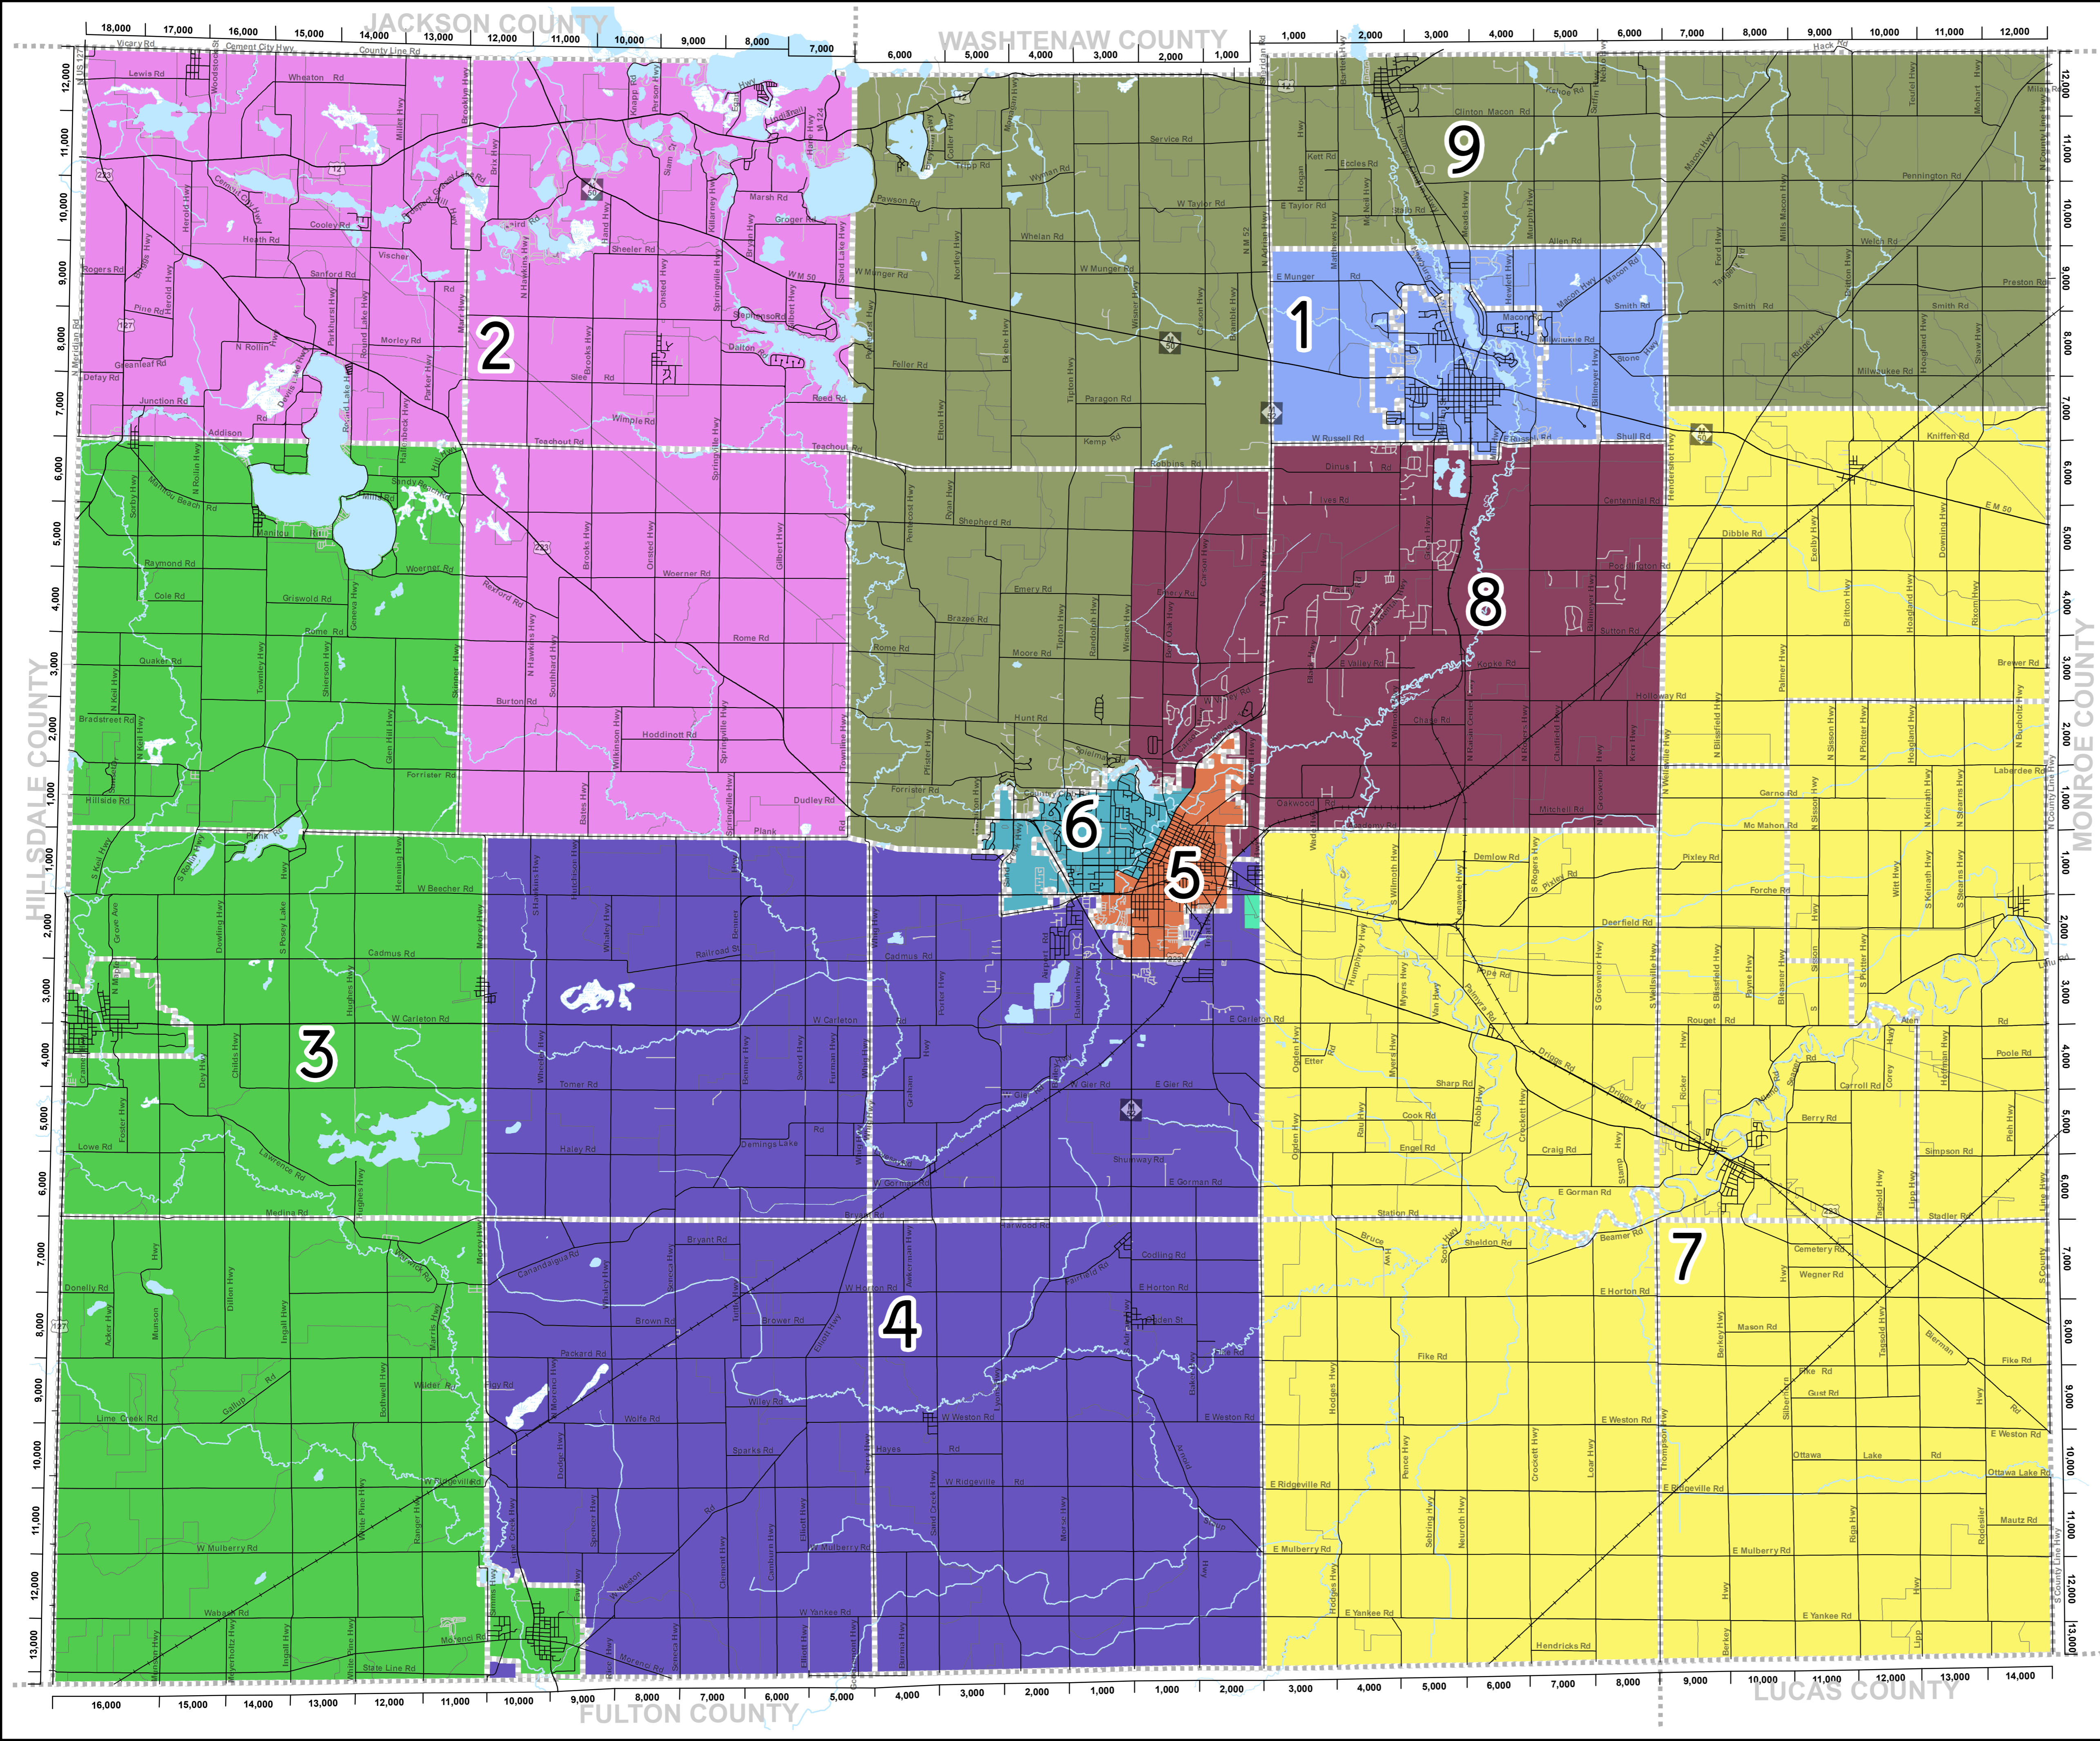

2020 9C Districts

LENAWEE COUNTY

0 5,280 10,560 21,120 Feet

Legend

District

-  1
-  2
-  3
-  4
-  5
-  6
-  7
-  8
-  9
-  Gus Harrison

*NOTE: THIS MAP IS INTENDED FOR ILLUSTRATION/REFERENCE ONLY. LENAWE COUNTY DOES NOT WARRANT THE ACCURACY OF THIS MAP AND IT IS NOT INTENDED AS A REPLACEMENT FOR A SURVEY.